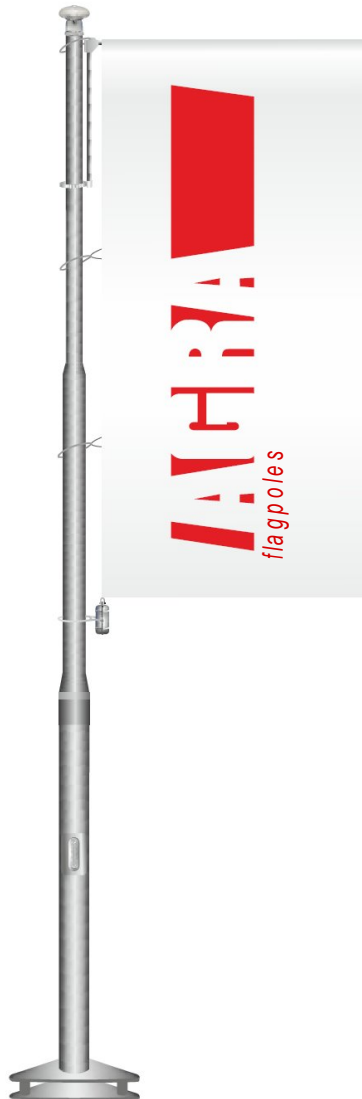

ALUMINIUM FLAGPOLE WITH LOCKABLE HALYARD AND WINDTRACKER

In this model, the halyard runs inside the flagpole. In addition, the flagpole is equipped with a horizontal rotary arm. It prevents the flag from being wrapped around the flagpole and provides an optimal way to highlight the flag slogan.

The price includes: flagpole, grey flat ball finial, rotary head, halyard, swivel, lock, jib (windtracker), weight, clamps (x5), mounting anchor or fixing sleeve.

Depending on their height, the aluminium flagpoles are made up of two, three or four aluminium tubes that are pushed together using sleeves and aluminium rings. The flagpoles are installed in a concrete base using a mounting hinge or fixing sleeve. The hinge makes the installation easier and makes it possible to lay the flagpole on the ground, e.g. during maintenance. A system of screws makes it possible to adjust the vertical position of the flagpole.

Our flagpoles are available in any RAL colour.

Available accessories

FINIALS

1	2	3	4
LARGE GREY BALL FINIAL*	SMALL GREY BALL FINIAL	SILVER DROP FINIAL**	HEAD

*also available in silver and gold colours

**also available in white and gold colours

FITTING AND FLYING THE FLAG

1	2	3	4
WINDTRACKER	CLAMPS	WEIGHT	LOCK AND ALLEN KEY
5	6		
SWIVEL	HALYARD		

BASE

1	2	3	4
HINGED BASE PLATE (LEG+ANCHOR)	SLEEVE	PORTABLE BASE	BASE PLATE MASK

Height (m)	6	7	8	9	10	11	12
Number of sections (pcs)	2	2	2	2	3	3	3
Section diameter (mm)	82.5/67.5	82.5/67.5	82.5/67.5	82.5/67.5	98.5/82.5/67.5	98.5/82.5/67.5	98.5/82.5/67.5
Wall thickness (mm)	3.5/3	3.5/3	3.5/3	3.5/3	4/3.5/3	4/3.5/3	4/3.5/3
Net weight without accessories (kg)	13	15.6	18.2	21.5	25.7	29.5	31.4
Recommended maximum flag dimensions (m)	150×400	150×400	150×500	150×500	150×600	150×600	150×700

AGRA - FLAGPOLES, ul. Kolejowa 3, 95-082 Dobroń, Poland

W: www.agra-dobron.pl, E: agra@agra-dobron.pl

P: +48 43-67-72-601, +48 43-67-72-017, +48 43-67-12-076, F: +48 43 67-72-028